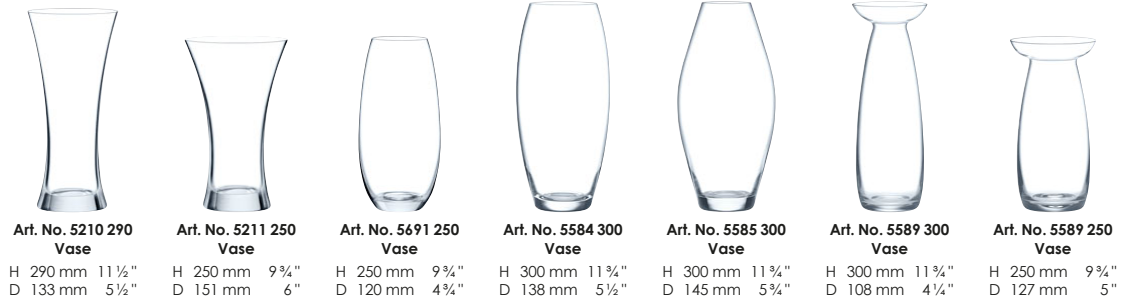

RONA SINCE 1892

RONA glassworks is a company with long tradition and experience – it was founded in 1892 in Lednické Rovne, Slovakia in the area where families worked at the glassworks for generations. At present RONA is one of the world's leading and largest manufacturers of nonlead household crystalware.

1. **RONA's products are defined by**
2. State-of-the-art machines and technology
   - Inspired product design and innovation
   - Tradition of european crystal production since 1892
   - High utility and aesthetic value

SCAN and find out more about RONA

RONA a. s.
Schreiberova 365
SK-020 61 Lednické Rovne
Slovak Republic
tel.: +421/424 601 504
fax: +421/424 601 137
e-mail: sales@rona.sk
www.rona.sk

RONA a. s.
Husova 45
CZ - 460 01 Liberec
Czech Republic
tel.: +420/485 253 711
fax: +420/485 253 748
e-mail: sales@rona.cz
www.rona.cz

select collection 2018