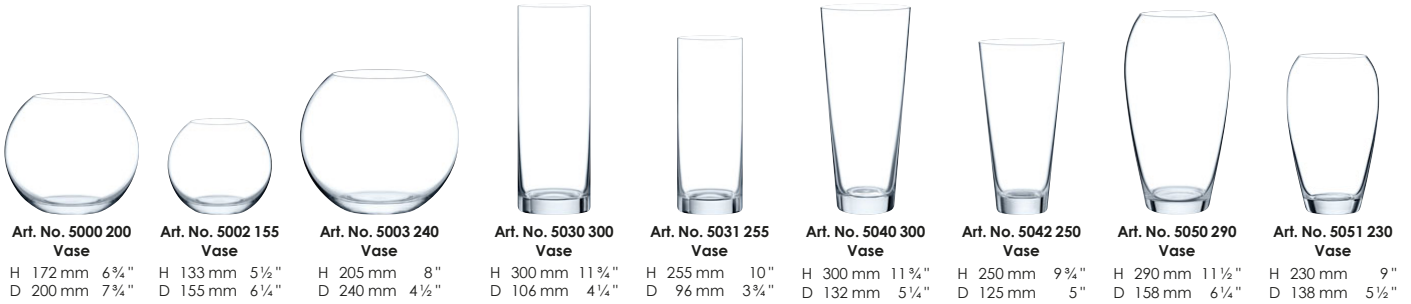

RONA SINCE 1892

RONA glassworks is a company with long tradition and experience – it was founded in 1892 in Lednické Rovne, Slovakia in the area where families worked at the glassworks for generations. At present RONA is one of the world's leading and largest manufacturers of nonlead household crystalware.

1. **RONA's products are defined by**
2. State-of-the-art machines and technology
   - Inspired product design and innovation
   - Tradition of european crystal production since 1892
   - High utility and aesthetic value

SCAN and find out more about RONA

RONA a. s.
Schreiberova 365
SK-020 61 Lednické Rovne
Slovak Republic
tel.: +421/424 601 504
fax: +421/424 601 137
e-mail: sales@rona.sk
www.rona.sk

RONA a. s.
Husova 45
CZ - 460 01 Liberec
Czech Republic
tel.: +420/485 253 711
fax: +420/485 253 748
e-mail: sales@rona.cz
www.rona.cz

select collection 2018